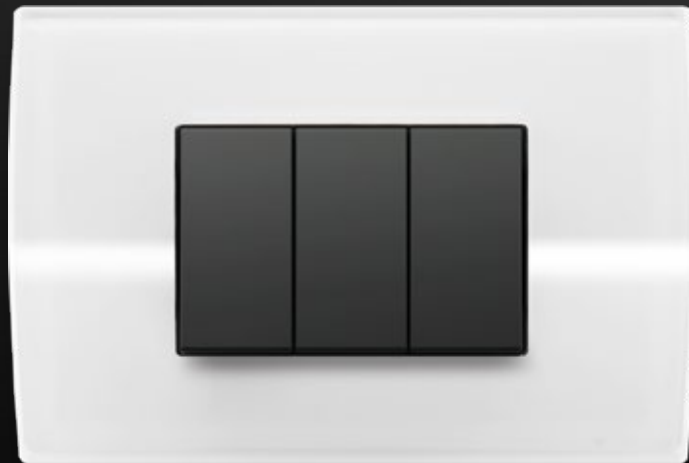

MODUL

PURE

Popolnost ambienta se skriva v podrobnostih. Dovolite naravi, da z dekorativnimi okvirji iz lesa, stekla in kovine obogati vaš prostor.

The details represent the completeness of the entire ambience. Let the nature enrich your space with decorative cover plates made of wood, glass and metal.